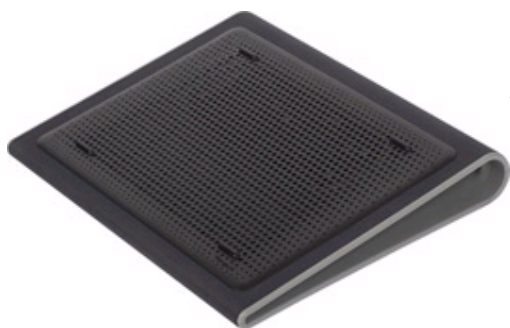

AWE55AU | Targus Lap Chill Mat

The Targus Lap Chill Mat provides a comfortable and ergonomic work surface to keep you and your laptop cool. The Chill Mat rests on your lap and disperses heat, using dual fans to provide ventilation which can be obstructed if the laptop is used on a pillow or comforter. Simply plug the USB connector into the laptop to activate cooling. The ergonomic tilt makes typing easy while the soft neoprene material provides cushioned comfort on your lap. The open design allows fans to run quietly and stimulates constant airflow. Four adjustable rubber stops on the face of the Chill Mat prevents the laptop from slipping. The Targus Lap Chill Mat makes using your laptop a more enjoyable experience.

Protects lap or work surface from heat

Dual fans help disperse laptop heat for improved functionality; extends the life of the laptop

Soft neoprene exterior provides added comfort on your lap

Rubber straps to create the right fit for different sized laptops

Yes

| | | | |
|---------------|---------------------------------------|----------------------|------------------------|
| Product Name | Targus Lap Chill Mat | Device Compatibility | Fits Laptops up to 17" |
| Model Number | AWE55AU | Size | 30.5 x 38.4 x 5.6 cm |
| Street Cost | 0 | Warranty | Limited One Year |
| Colour | Black/Grey | Weight | 1.2kg |
| Compatibility | Windows® XP, Windows® 7 compatible | | |