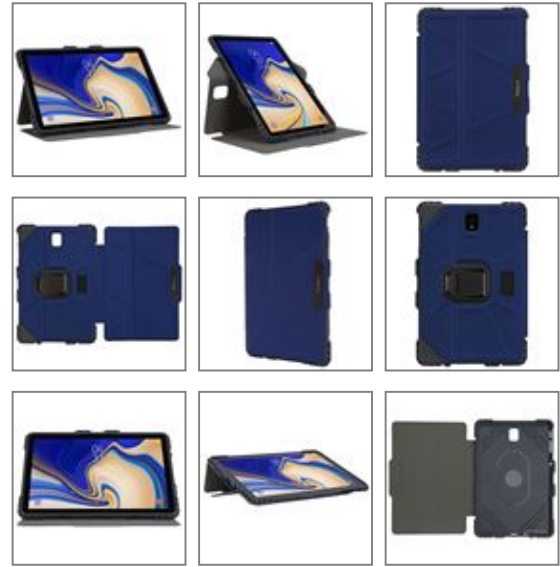

Pro-Tek Rotating case for Samsung Galaxy S4 10.5" (2018) - Blue

THZ75202GL

Description

The Pro-Tek™ Rotating Case for Samsung Galaxy Tab S4 10.5" (2018) delivers practical protection and adaptable good looks with Targus's signature geometric Pro-Tek™ design. Rugged corner bumpers add impact protection. A custom-molded interior tray with enhanced corners defends against damage. The magnetic wrap closure secures and safeguards on-the-go. And, like other Targus cases, it offers military grade protection for drops up to 4 feet*.

Chameleon-like adaptability lets you adjust with ease to meet your needs. A simple flip transforms your case into a sturdy stand for comfortable typing. Flip again for easy viewing, with smooth rotation from portrait-to-landscape positioning. Your ideal viewing angle is assured thanks to virtually infinite options. Deep grooves anchor the edge to ensure stability. Precision cutouts offer easy access to your controls, ports, and camera. Even your audio gets a boost with audio scoops that deflect sound toward the user. And your S Pen® or stylus is always at-the-ready thanks to the convenient integrated loop.

Military Grade Drop Protection

Minor drops and bumps are no problem for this sturdy, structured case. In fact, the case passes rigorous MIL-STD 810G testing to ensure it can protect your Galaxy Tab S4® from drops up to four feet.

Swipe or Type with Ease

The textured, non-slip interior lets you position your Galaxy Tab S4 in a virtually infinite range of reading or viewing angles for watching videos or interacting with your screen or flip the cover back for a comfortable typing angle.