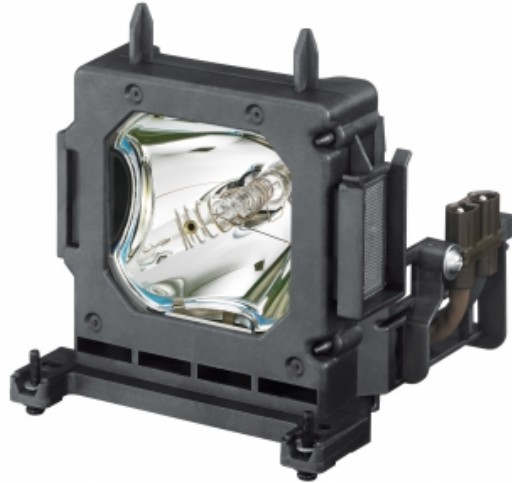

SONY

LMP-H210

Replacement Lamp for Home Cinema projectors

Overview

Ultra high pressure mercury lamp 215 W type

Home Cinema Projectors

VPL-HW65ES

Full HD SXRD Home Cinema Projector with 1800 lumens brightness and white finish