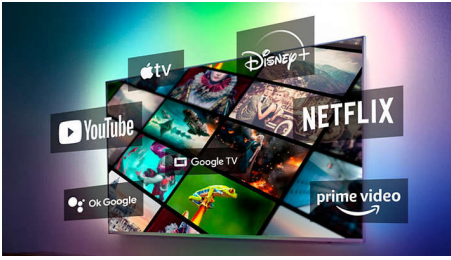

### **4K LED TV. Super-sharp for all you love.**

- Ultra-sharp picture. Vibrant viewing.
- Cinematic vision and sound. Dolby Vision and Dolby Atmos.

# PHILIPS

4K UHD LED TV

139 cm (55") 4K UHD LED TV Supports major HDR formats, Dolby Vision and Dolby Atmos, Google TV™

55PUT7129/98

## Google TV™

What do you want to watch? Google TV brings together movies, shows, and more, from across your apps and subscriptions-and organises them just for you. You'll get suggestions based on what you like, and you can even use the Google TV app on your phone to curate your watchlist on the go.