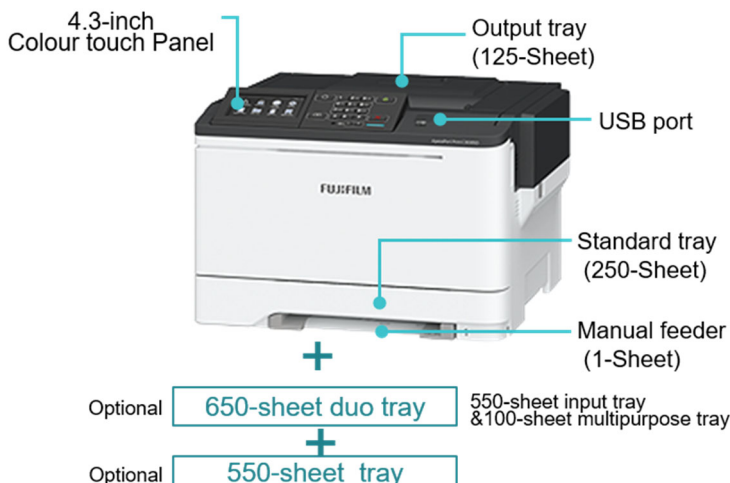

Ecology

- Standard two-sided printing saves paper
- Supports ECO mode for easy presetting of features that save paper and toner