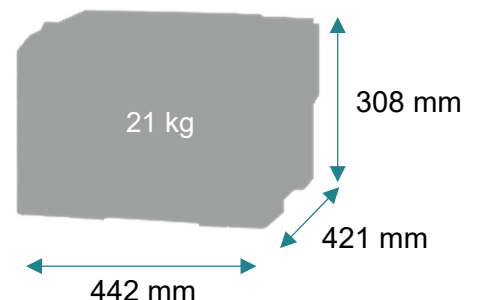

## Specifications

Printing	
Display	4.3-inch (10.9 cm) Colour touch screen
Print Speed: Up to	Black: 38 ppm (A4) / Colour: 38 ppm (A4)
Time to First Page: As fast as	Black: 7 seconds / Colour: 7 seconds
Print Resolution	Black: 1200 x 1200 dpi, 4800 Colour Quality (2400 x 600 dpi) / Colour: 1200 x 1200 dpi, 4800 Colour Quality (2400 x 600 dpi)
Memory	1024 MB
Hard Disk	Option available
Supplies	
Toner Cartridge Yields (up to)	7,000-page Colour (CMY) Ultra High Yield Cartridges, 10,500-page Black Ultra High Yield Cartridge
Imaging kit Estimated Yield: Up to	125,000 pages, based on 3 average letter/A4-size pages per print job and ~ 5% coverage
Cartridge(s) Shipping with Product	2,000-page Colour (CMY) Toner Cartridges, 3,000-page Black Toner Cartridge
Paper Handling	
Included Paper Handling	250-Sheet Input, 125-Sheet Output Bin, Integrated Duplex, Single-Sheet Manual Feed
Optional Paper Handling	550-Sheet Tray, 650-Sheet Duo Tray
Paper Input Capacity: Up to	Standard: 250+1 pages 75 gsm / Maximum: 1450+1 pages 75 gsm
Paper Output Capacity: Up to	Standard: 125 pages 75 gsm
Media Types Supported	Card Stock, Envelopes, Paper Labels, Plain Paper, Vinyl Labels
Media Sizes Supported	A6, Oficio, 7 3/4 Envelope, 9 Envelope, JIS-B5, A4, Legal, A5, Hagaki Card, Letter, B5 Envelope, Statement, C5 Envelope, Executive, Universal, DL Envelope, Folio, 10 Envelope
General Information	
Standard Ports	USB 2.0 Specification Hi-Speed Certified (Type B), Gigabit Ethernet (10/100/1000), Front USB 2.0 Specification Hi-Speed Certified port (Type A)
Wi-Fi	Option available (802.11 a/b/g/n/ac Wireless)
Noise Level: Operating	Print: 51 dBA
Specified Operating Environment <sup>*1</sup>	Humidity: 8 to 80% <sup>*2</sup> Relative Humidity, Temperature: 10 to 32°C <sup>*3</sup> (excluding faults caused by condensation)
Size (mm - H x W x D) / Weight (kg)	308 x 442 x 421 mm / 21 kg