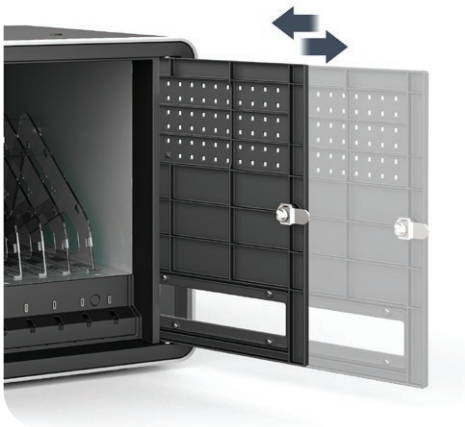

Smartbox

8 Bay USB-C Notebook & Tablet Stackable Charging Cabinet

-  Charge up to 8 devices
-  Up to 14" devices
-  Stackable design
-  Tilt device placement
-  Data sync and firmware upgrade connection
-  USB-C Charge & sync
-  Slide-in door
-  Optional Wall Mount Capability
-  Individual LED lights
-  Steel locking

Smartbox™
POWER CUBE +

Part no	Colour
SB-SCC08BD	● Black

Optional Accessories

Wall-Mount
- Suitable for SB-SCC08BD
Part no. WM-SCC08BD

Charge and sync up to 8 devices

The ALOGIC Smartbox (SB-SCC08BD) is an ideal charge and sync solution accommodating up to 8 devices including tablets, chromebooks and notebooks up to 14". The lockable Smartbox supports USB Type C charging with individual LED charge and sync status indicators. Smartbox can be wall mounted or stackable when used with multiple units.

Supports USB Type C & PD3.0
Charging standard

Individual LED lights show
charging and synchronizing status

Slide-in door saves spaces and allows you to use the cabinet in tighter spaces

Twin DC Fans for air circulation when actively charging

Steel locking mechanism with keys

User Interface

Input	AC 100-240V, 5.8A 50/ 60HZ
Output	PD3.0, 5V, 9V, 10V, 12V, 15V / 3A or 20V / 2.25A for each port

Device Capacity

8 Bays

Charging Type

USB-C Charging and Sync